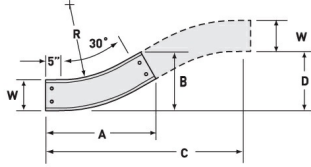

Aluminum cable channel is perfect for industrial installations with limited cables. Ribbed Splices are stronger and allow for longer spans. Optional snap in hardware speeds up installation.

Features & Benefits

Strong and easy to install aluminum construction

Specifications

General Info

Product Line	Cablofil	Finish	Aluminum
UPC Number	800388475908	Country Of Origin	Mexico

Dimensions

Product Width US	4.0 in	Product Weight US	1.679 lb
Product Height US	1.75 in		