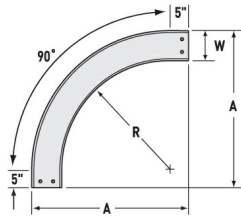

Aluminum cable channel is perfect for industrial installations with limited cables. Ribbed Splices are stronger and allow for longer spans. Optional snap in hardware speeds up installation.

Features & Benefits

Strong and easy to install aluminum construction

Specifications

General Info

Product Line	Cablofil	Finish	Aluminum
UPC Number	800388476059	Country Of Origin	Mexico

Dimensions

Product Width US	4.0 in	Product Weight US	4.149 lb
Product Height US	1.75 in		