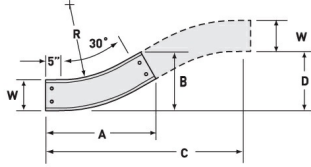

Aluminum cable channel is perfect for industrial installations with limited cables. Ribbed Splices are stronger and allow for longer spans. Optional snap in hardware speeds up installation.

Features & Benefits

Strong and easy to install aluminum construction

Specifications

General Info

Product Line	Cablofil	Finish	Aluminum
UPC Number	800388476141	Country Of Origin	Mexico

Dimensions

Product Width US	4.0 in	Product Weight US	1.653 lb
Product Height US	1.75 in		