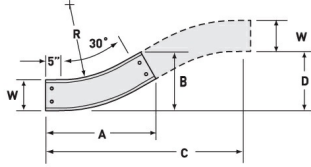

Cablofil  
CCS-A-30VO36-06 AL 6W 30 SLD 36R VO  
Part No. P400143

Aluminum cable channel is perfect for industrial installations with limited cables. Ribbed Splices are stronger and allow for longer spans. Optional snap in hardware speeds up installation.

### Dimensions

Product Width US	6.0 in	Product Weight US	2.041 lb
Product Height US	1.75 in		