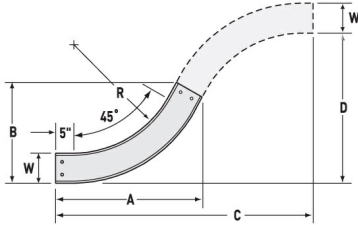

Aluminum cable channel is perfect for industrial installations with limited cables. Ribbed Splices are stronger and allow for longer spans. Optional snap in hardware speeds up installation.

Features & Benefits

Strong and easy to install aluminum construction

Specifications

General Info

Product Line	Cablofil	Finish	Aluminum
UPC Number	800388476356	Country Of Origin	Mexico

Dimensions

Product Width US	4.0 in	Product Weight US	2.254 lb
Product Height US	1.75 in		