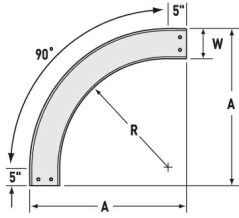

Cablofil
CCV-A-90VO36-06 AL 6W 90 VENT 36R VO
Part No. P400158

Aluminum cable channel is perfect for industrial installations with limited cables. Ribbed Splices are stronger and allow for longer spans. Optional snap in hardware speeds up installation.

Features & Benefits

Strong and easy to install aluminum construction

Specifications

General Info

Product Line	Cablofil	Finish	Aluminum
UPC Number	800388476417	Country Of Origin	Mexico

Dimensions

Product Width US	6.0 in	Product Weight US	5.094 lb
Product Height US	1.75 in