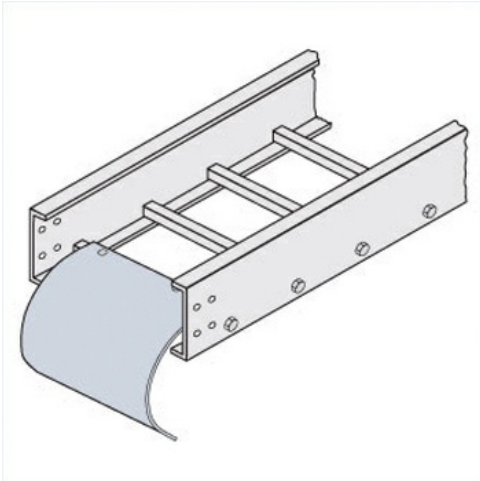

Cablofil  
Cable Dropout  
Part No. P604162

Choose from an extensive selection of metallic ladder tray with a variety of rung and bottom styles to choose from. Finishes include steel, 304L and 316L stainless steel to meet the needs of any application. Rail heights range from 4" to 7" and width sizes are available up to 36".

## Features & Benefits

Smooth radius for cable drops

### Dimensions

Product Width US	17.625 in	Product Weight US	1.354 lb
Product Volume US	0.042 cu ft	Product Depth US	2.75 in
Product Height US	1.494 in		