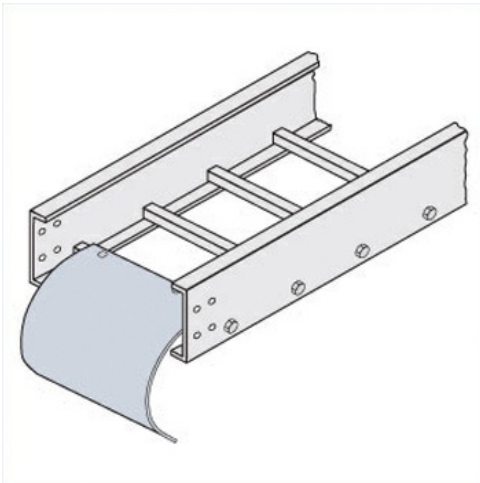

Cablofil  
Cable Dropout  
Part No. P604168

Choose from an extensive selection of metallic ladder tray with a variety of rung and bottom styles to choose from. Finishes include steel, 304L and 316L stainless steel to meet the needs of any application. Rail heights range from 4" to 7" and width sizes are available up to 36".

## Features & Benefits

Smooth radius for cable drops

### Dimensions

Product Width US	11.625 in	Product Weight US	2.922 lb
------------------	-----------	-------------------	----------

Product Volume US	0.412 cu ft	Product Depth US	7.0 in
-------------------	-------------	------------------	--------