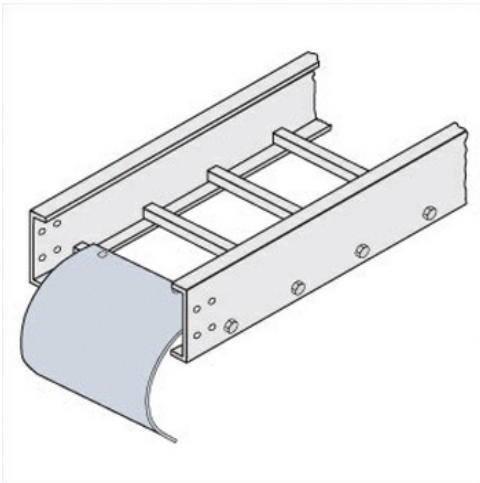

Cablofil
Cable Dropout
Part No. P604229

Choose from an extensive selection of metallic ladder tray with a variety of rung and bottom styles to choose from. Finishes include steel, 304L and 316L stainless steel to meet the needs of any application. Rail heights range from 4" to 7" and width sizes are available up to 36".

Features & Benefits

Smooth radius for cable drops

Specifications

General Info

Product Line	Cablofil	Finish	Stainless 316
--------------	----------	--------	---------------

Dimensions

Product Width US	8.188 in	Product Weight US	1.971 lb
------------------	----------	-------------------	----------

Product Volume US	0.29 cu ft	Product Depth US	7.0 in
-------------------	------------	------------------	--------

Product Height US	8.749 in
-------------------	----------