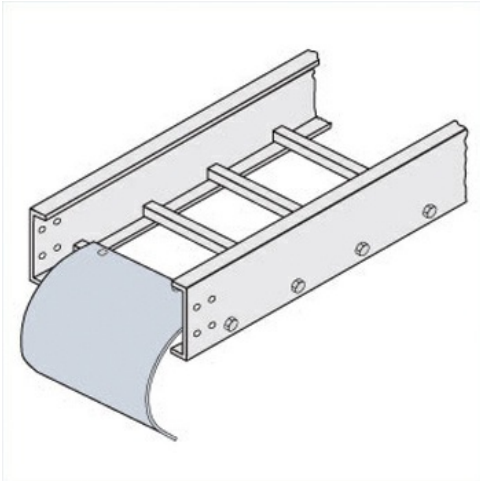

Cablofil
Cable Dropout
Part No. P604232

Choose from an extensive selection of metallic ladder tray with a variety of rung and bottom styles to choose from. Finishes include steel, 304L and 316L stainless steel to meet the needs of any application. Rail heights range from 4" to 7" and width sizes are available up to 36".

Features & Benefits

Smooth radius for cable drops

Specifications

General Info

Product Line	Cablofil	Finish	Stainless 316
--------------	----------	--------	---------------

Dimensions

Product Width US	23.625 in	Product Weight US	5.611 lb
------------------	-----------	-------------------	----------

Product Volume US	0.837 cu ft	Product Depth US	7.0 in
-------------------	-------------	------------------	--------

Product Height US	8.749 in
-------------------	----------