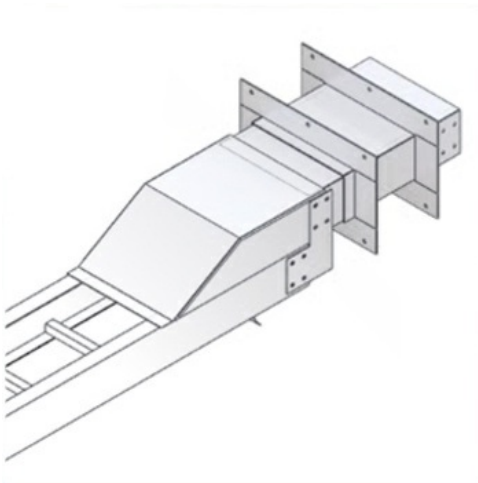

Cablofil
Outdoor Conversion for Wall Penetration
Part No. P606925

Choose from an extensive selection of metallic ladder tray with a variety of rung and bottom styles to choose from. Finishes include steel, 304L and 316L stainless steel to meet the needs of any application. Rail heights range from 4" to 7" and width sizes are available up to 36".

Features & Benefits

Splices included

Specifications

General Info

Product Line	Cablofil	Finish	Hot Dipped Galvanized
UPC Number	800388466678	Country Of Origin	Mexico

Dimensions

Product Width US	6.5 in	Product Weight US	0.001 lb
Product Volume US	0.772 cu ft	Product Depth US	19.881 in
Product Height US	10.319 in		