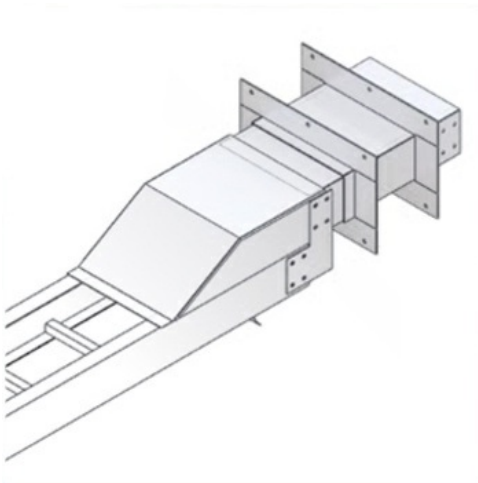

Cablofil
Outdoor Conversion for Wall Penetration
Part No. P606926

Choose from an extensive selection of metallic ladder tray with a variety of rung and bottom styles to choose from. Finishes include steel, 304L and 316L stainless steel to meet the needs of any application. Rail heights range from 4" to 7" and width sizes are available up to 36".

Features & Benefits

Splices included

Specifications

General Info

Product Line	Cablofil	Finish	Hot Dipped Galvanized
UPC Number	800388466685	Country Of Origin	Mexico

Dimensions

Product Width US	9.5 in	Product Weight US	0.001 lb
Product Volume US	1.128 cu ft	Product Depth US	19.881 in
Product Height US	10.319 in		