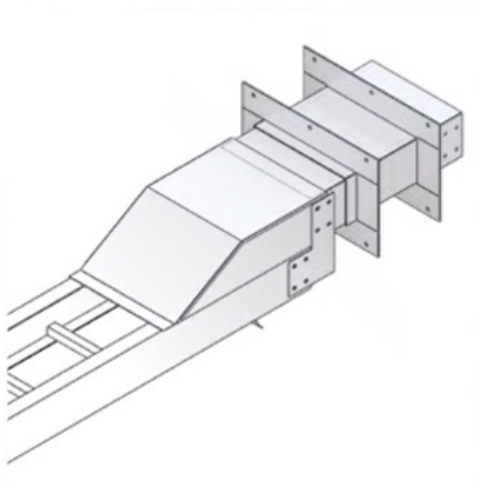

Cablofil
Outdoor Conversion for Wall Penetration
Part No. P606927

Choose from an extensive selection of metallic ladder tray with a variety of rung and bottom styles to choose from. Finishes include steel, 304L and 316L stainless steel to meet the needs of any application. Rail heights range from 4" to 7" and width sizes are available up to 36".

Features & Benefits

Splices included

Specifications

General Info

| | | | |
|--------------|--------------|-------------------|-----------------------|
| Product Line | Cablofil | Finish | Hot Dipped Galvanized |
| UPC Number | 800388466692 | Country Of Origin | Mexico |

Dimensions

| | | | |
|-------------------|-------------|-------------------|-----------|
| Product Width US | 12.5 in | Product Weight US | 0.001 lb |
| Product Volume US | 1.484 cu ft | Product Depth US | 19.881 in |
| Product Height US | 10.319 in | | |