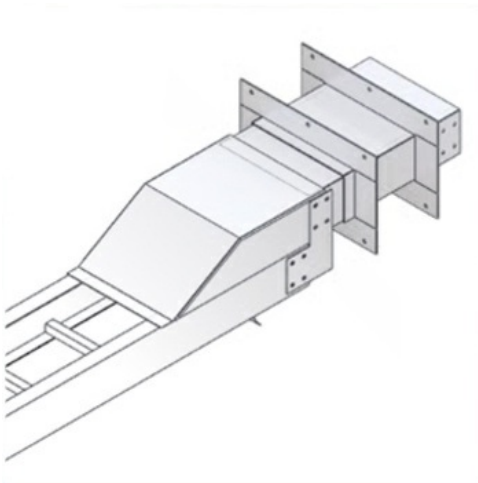

**Cablofil**  
**Outdoor Conversion for Wall Penetration**  
Part No. P606929

Choose from an extensive selection of metallic ladder tray with a variety of rung and bottom styles to choose from. Finishes include steel, 304L and 316L stainless steel to meet the needs of any application. Rail heights range from 4" to 7" and width sizes are available up to 36".

## Features & Benefits

---

Splices included

### Dimensions

---

Product Width US	24.5 in	Product Weight US	0.001 lb
Product Volume US	2.909 cu ft	Product Depth US	19.881 in
Product Height US	10.319 in		

---