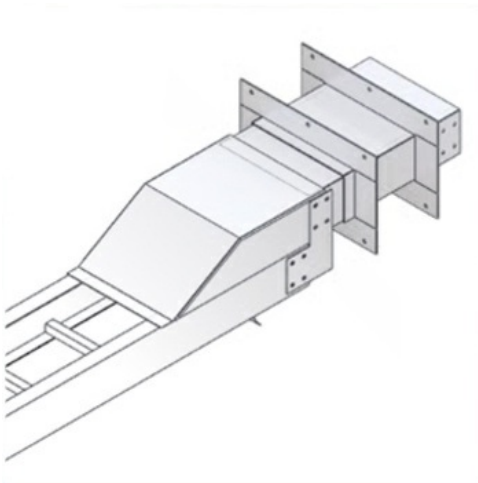

Cablofil
Outdoor Conversion for Wall Penetration
Part No. P607183

Choose from an extensive selection of metallic ladder tray with a variety of rung and bottom styles to choose from. Finishes include steel, 304L and 316L stainless steel to meet the needs of any application. Rail heights range from 4" to 7" and width sizes are available up to 36".

Features & Benefits

Splices included

Specifications

General Info

Product Line	Cablofil	Finish	Hot Dipped Galvanized
UPC Number	800388466753	Country Of Origin	Mexico

Dimensions

Product Width US	9.5 in	Product Weight US	0.001 lb
Product Volume US	1.237 cu ft	Product Depth US	19.881 in
Product Height US	11.319 in		