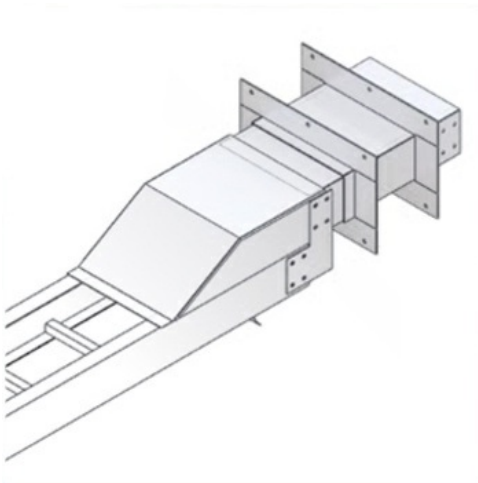

Cablofil
Outdoor Conversion for Wall Penetration
Part No. P607494

Choose from an extensive selection of metallic ladder tray with a variety of rung and bottom styles to choose from. Finishes include steel, 304L and 316L stainless steel to meet the needs of any application. Rail heights range from 4" to 7" and width sizes are available up to 36".

Features & Benefits

Splices included

Specifications

General Info

Product Line	Cablofil	Finish	Hot Dipped Galvanized
UPC Number	800388466814	Country Of Origin	Mexico

Dimensions

Product Width US	6.5 in	Product Weight US	0.001 lb
Product Volume US	0.921 cu ft	Product Depth US	19.881 in
Product Height US	12.319 in		