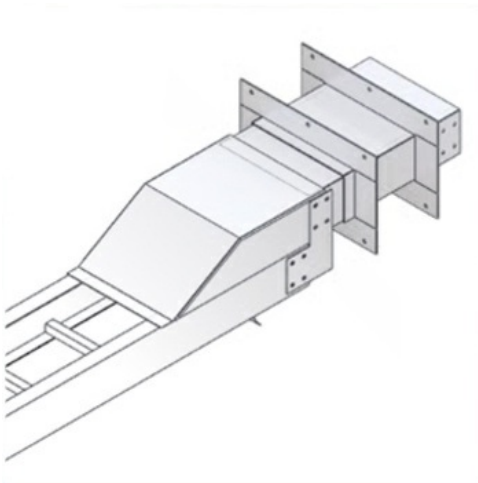

**Cablofil**  
**Outdoor Conversion for Wall Penetration**  
Part No. P607500

Choose from an extensive selection of metallic ladder tray with a variety of rung and bottom styles to choose from. Finishes include steel, 304L and 316L stainless steel to meet the needs of any application. Rail heights range from 4" to 7" and width sizes are available up to 36".

## Features & Benefits

---

Splices included

### Dimensions

---

Product Width US	36.5 in	Product Weight US	0.001 lb
Product Volume US	5.173 cu ft	Product Depth US	19.881 in
Product Height US	12.319 in		

---