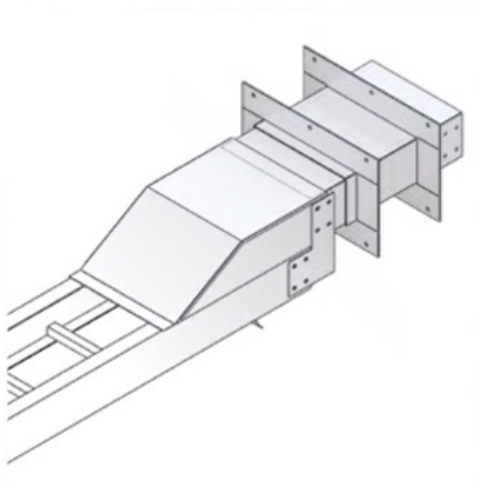

Cablofil
Outdoor Conversion for Wall Penetration
Part No. P607748

Choose from an extensive selection of metallic ladder tray with a variety of rung and bottom styles to choose from. Finishes include steel, 304L and 316L stainless steel to meet the needs of any application. Rail heights range from 4" to 7" and width sizes are available up to 36".

Features & Benefits

Splices included

Specifications

General Info

Product Line	Cablofil	Finish	Hot Dipped Galvanized
UPC Number	800388466890	Country Of Origin	Mexico

Dimensions

Product Width US	9.5 in	Product Weight US	0.001 lb
Product Volume US	1.456 cu ft	Product Depth US	19.881 in
Product Height US	13.319 in		