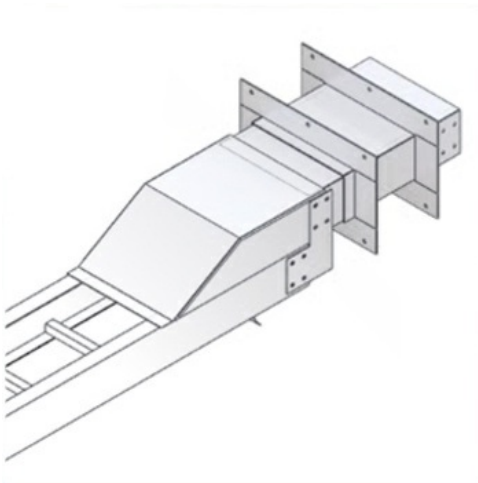

Cablofil
Outdoor Conversion for Wall Penetration
Part No. P630094

Choose from an extensive selection of metallic ladder tray with a variety of rung and bottom styles to choose from. Finishes include steel, 304L and 316L stainless steel to meet the needs of any application. Rail heights range from 4" to 7" and width sizes are available up to 36".

Features & Benefits

Order Wall penetration sleeve separately

Specifications

General Info

Product Line	Cablofil	Finish	Hot Dipped Galvanized
Country Of Origin	Mexico		

Dimensions

Product Weight US	0.001 lb
-------------------	----------
