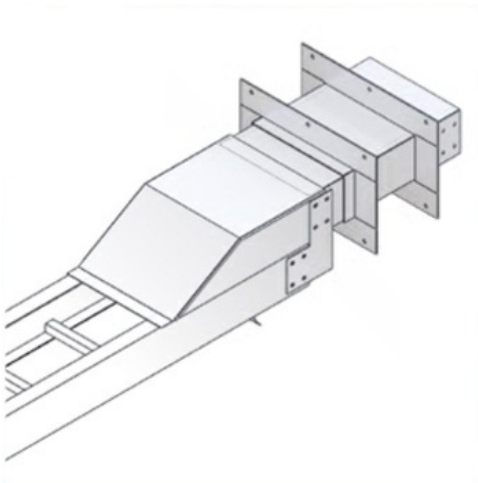

Cablofil
Outdoor Conversion for Wall Penetration
Part No. P630098

Choose from an extensive selection of metallic ladder tray with a variety of rung and bottom styles to choose from. Finishes include steel, 304L and 316L stainless steel to meet the needs of any application. Rail heights range from 4" to 7" and width sizes are available up to 36".

Features & Benefits

Splices included

Specifications

General Info

| | | | |
|--------------|--------------|-------------------|-----------------------|
| Product Line | Cablofil | Finish | Hot Dipped Galvanized |
| UPC Number | 800388466951 | Country Of Origin | Mexico |

Dimensions

| | | | |
|-------------------|-------------|-------------------|-----------|
| Product Width US | 6.5 in | Product Weight US | 0.001 lb |
| Product Volume US | 0.772 cu ft | Product Depth US | 19.881 in |
| Product Height US | 10.319 in | | |