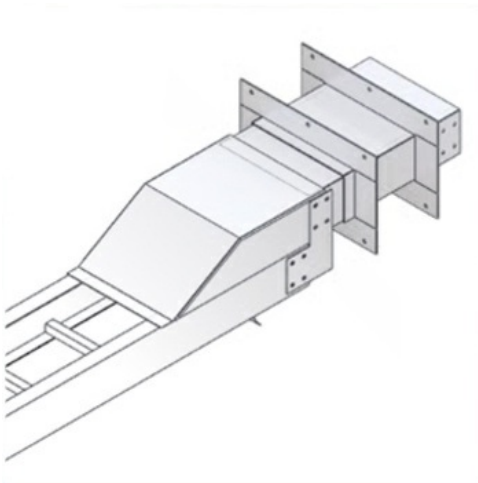

Cablofil
Outdoor Conversion for Wall Penetration
Part No. P630142

Choose from an extensive selection of metallic ladder tray with a variety of rung and bottom styles to choose from. Finishes include steel, 304L and 316L stainless steel to meet the needs of any application. Rail heights range from 4" to 7" and width sizes are available up to 36".

Features & Benefits

Splices included

Specifications

General Info

Product Line	Cablofil	Finish	Stainless 316
UPC Number	800388529366	Country Of Origin	Mexico

Dimensions

Product Width US	12.5 in	Product Weight US	0.001 lb
Product Volume US	1.772 cu ft	Product Depth US	19.881 in
Product Height US	12.319 in		