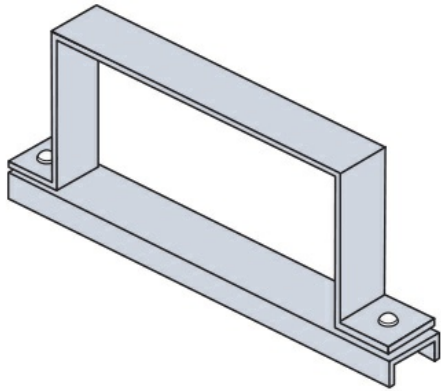

Cablofil
Flat Cover Connectors Strap-Style
Part No. P644431

Features & Benefits

For use with indoor, outdoor, or vertical flat covers.

Top and bottom pieces are 1 1/2" wide.

Specifications

General Info

Country Of Origin	Mexico	Product Line	Cablofil
Finish	Stainless 316		

Dimensions

Product Volume US	0.152 cu ft	Product Width US	30.5 in
Product Height US	5.75 in	Product Weight US	1.16 lb
Product Depth US	1.5 in		

Buy American Act Compliance

BAA	Yes
-----	-----