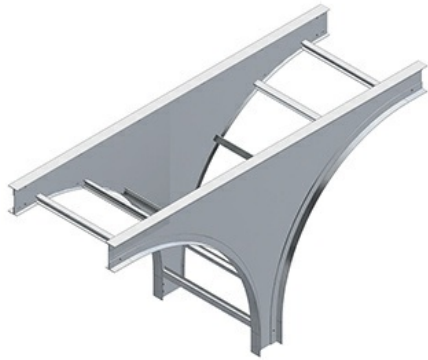

**Cablofil**  
SB-7A-TU24-24 AL 4H VERT TEE UP 24R 24W  
Part No. P645526

Choose from an extensive selection of metallic ladder tray with a variety of rung and bottom styles to choose from. Finishes include steel, 304L and 316L stainless steel to meet the needs of any application. Rail heights range from 4" to 7" and width sizes are available up to 36".