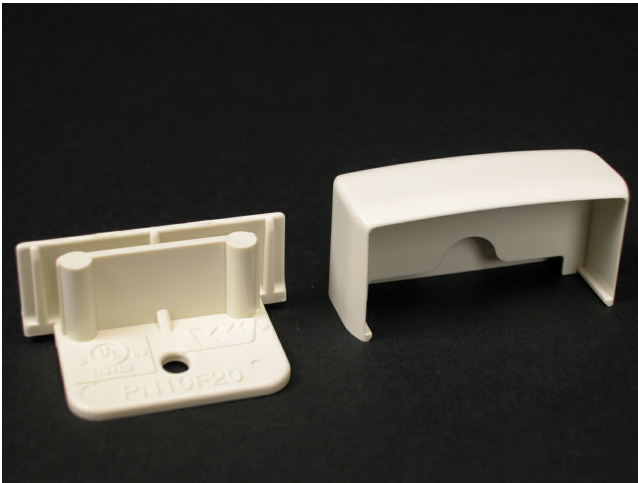

Wiremold  
Eclipse PN05 Blank End Fitting  
Part No. PN05F20FW

PN5 Series For closing open end of raceway.

## Features & Benefits

PN5 Series For closing open end of raceway.

### Dimensions

Product Depth US 0.687 in