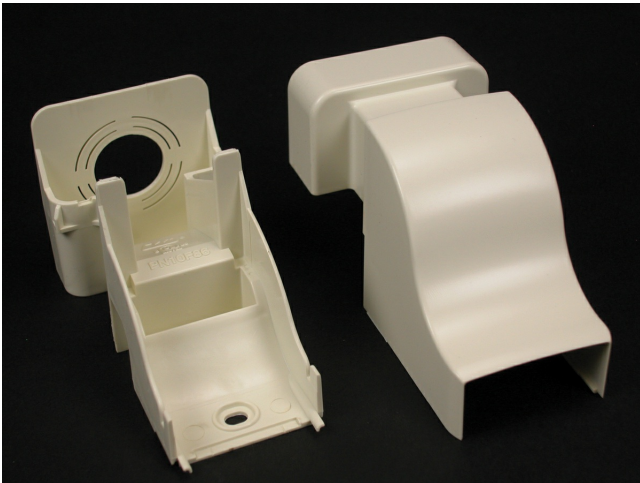

Wiremold
Eclipse PN05 Drop Ceiling Connector Fitting
Part No. PN05F86V

PN5 Series Drop Ceiling Connector for dropping cables from ceiling into the raceway. Has 1/2" and 3/4" concentric trade size KOs. Includes PN153R Reducer Adapter for use with PN03 Series Raceway.

Features & Benefits

PN5 Series Drop Ceiling Connector for dropping cables from ceiling into the raceway. Has 1/2" and 3/4" concentric trade size KOs. Includes PN153R Reducer Adapter for use with PN03 Series Raceway.

Specifications

General Info

Product Line	Wiremold	UPC Number	786776015799
Country Of Origin	United States	Application Sector	Residential/Commercial

Standard	cULus Listed Raceway: File E90378 Guide RJTX. Complies with flammability requirements of UL-5A. Fittings: File E90377 Guide RJYT. Meets Article 388 of NEC. UL Listed for up to 600V. Meets Section 12-2600 of CEC.	Type	Raceway
----------	---	------	---------

Dimensions

Product Depth US	1.937 in	Product Height US	4.375 in
------------------	----------	-------------------	----------

Listing Agencies / 3rd Party Agencies

cULus ListingNumber	E90377	cULus Listed	Yes
---------------------	--------	--------------	-----