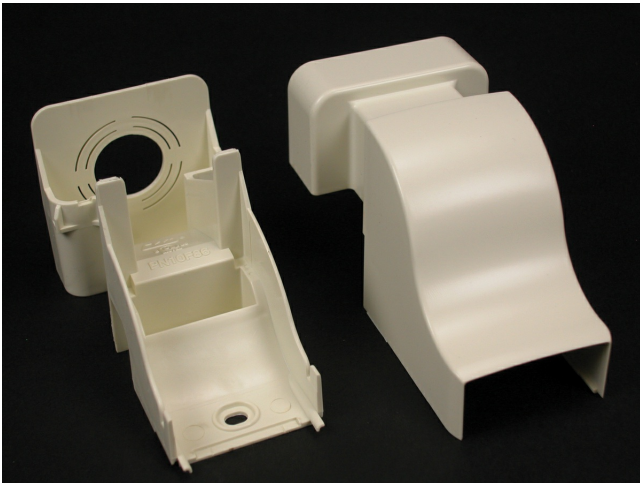

Wiremold
Eclipse PN05 Drop Ceiling Connector Fitting
Part No. PN05F86WH

PN5 Series Drop Ceiling Connector for dropping cables from ceiling into the raceway. Has 1/2" and 3/4" concentric trade size KOs. Includes PN153R Reducer Adapter for use with PN03 Series Raceway.

Features & Benefits

PN5 Series Drop Ceiling Connector for dropping cables from ceiling into the raceway. Has 1/2" and 3/4" concentric trade size KOs. Includes PN153R Reducer Adapter for use with PN03 Series Raceway.

Specifications

General Info

Product Line	Wiremold	UPC Number	786776015812
Country Of Origin	United States	Application Sector	Residential/Commercial

Standard	cULus Listed Raceway: File E90378 Guide RJTX. Complies with flammability requirements of UL-5A. Fittings: File E90377 Guide RJYT. Meets Article 388 of NEC. UL Listed for up to 600V. Meets Section 12-2600 of CEC.	Type	Raceway
----------	---	------	---------

Dimensions

Product Depth US	2.937 in	Product Height US	5.375 in
------------------	----------	-------------------	----------

Listing Agencies / 3rd Party Agencies

cULus ListingNumber	E90377	cULus Listed	Yes
---------------------	--------	--------------	-----