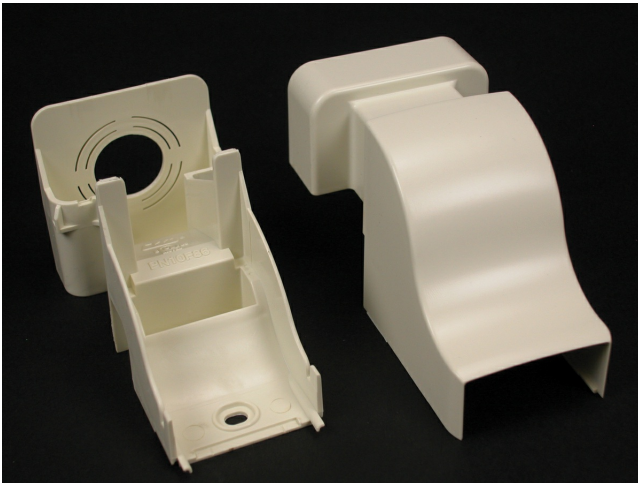

Wiremold  
Eclipse PN10 Drop Ceiling Connector Fitting  
Part No. PN10F86V

PN10 Series Drop Ceiling Connector for dropping cables from ceiling into the raceway. Has 1/2" and 3/4" concentric trade size KOs. Includes PN153R Reducer Adapter for use with PN03 Series Raceway.

## Features & Benefits

PN10 Series Drop Ceiling Connector for dropping cables from ceiling into the raceway. Has 1/2" and 3/4" concentric trade size KOs. Includes PN153R Reducer Adapter for use with PN03 Series Raceway.

### Dimensions

Product Height US	4.375 in	Product Length US	2.5 in
-------------------	----------	-------------------	--------