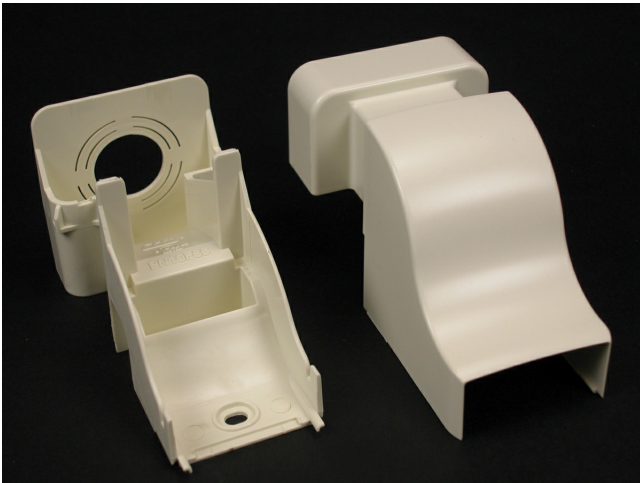

Wiremold  
Eclipse PN10 Drop Ceiling Connector Fitting  
Part No. PN10F86WH

PN10 Series Drop Ceiling Connector for dropping cables from ceiling into the raceway. Has 1/2" and 3/4" concentric trade size KOs. Includes PN153R Reducer Adapter for use with PN03 Series Raceway.

## Features & Benefits

PN10 Series Drop Ceiling Connector for dropping cables from ceiling into the raceway. Has 1/2" and 3/4" concentric trade size KOs. Includes PN153R Reducer Adapter for use with PN03 Series Raceway.

### Dimensions

Product Height US	4.375 in	Product Length US	2.5 in
-------------------	----------	-------------------	--------