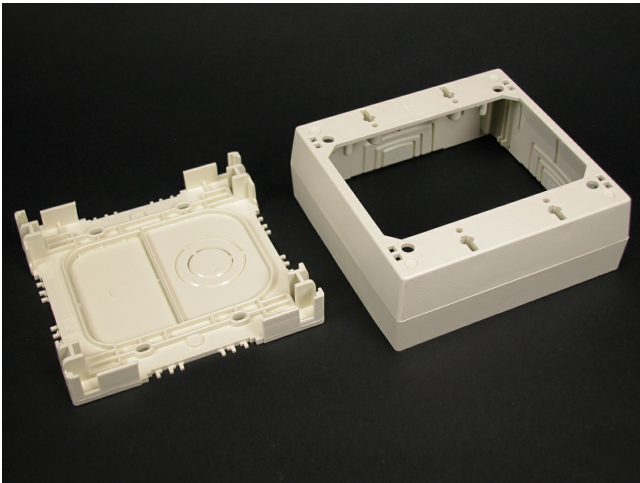

Wiremold
Eclipse PN03, PN05, PN10 Two-Gang Device Box Fitting
Part No. PSB2FW

Accepts all standard two-gang NEMA faceplates and keystone jacks. Twistouts on all four sides for PN03, PN05, and PN10 Series Raceways. Has 1/2" and 3/4" concentric trade size KOs, as well as rectangular KO for wall box mounting. Designed for use with Ortronics WiJack Wireless Access Point.

Features & Benefits

Accepts all standard two-gang NEMA faceplates and keystone jacks. Twistouts on all four sides for PN03, PN05, and PN10 Series Raceways. Has 1/2" and 3/4" concentric trade size KOs, as well as rectangular KO for wall box mounting. Designed for use with Ortronics WiJack Wireless Access Point.

Specifications

General Info

Product Line	Wiremold	UPC Number	786776035889
Country Of Origin	United States	Application Sector	Residential/Commercial
Standard	cULus Listed Raceway: File E90378 Guide RJTX. Complies with flammability requirements of UL-5A. Fittings: File E90377 Guide RJYT. Meets Article 388 of NEC. UL Listed for up to 600V. Meets Section 12-2600 of CEC.	Type	Raceway

Dimensions

Product Depth US	1.75 in	Product Height US	4.75 in
Product Length US	4.875 in		

Listing Agencies / 3rd Party Agencies

cULus ListingNumber	E90377	cULus Listed	Yes
---------------------	--------	--------------	-----