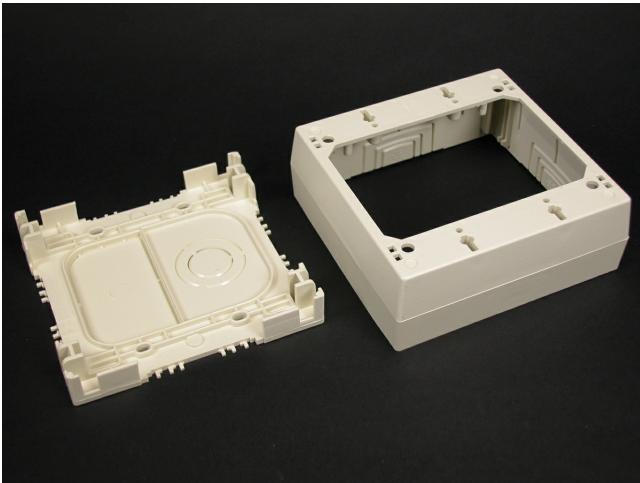

Wiremold
Eclipse PN03, PN05, PN10 Two-Gang Device Box Fitting
Part No. PSB2V

Accepts all standard two-gang NEMA faceplates and keystone jacks. Twistouts on all four sides for PN03, PN05, and PN10 Series Raceways. Has 1/2" and 3/4" concentric trade size KOs, as well as rectangular KO for wall box mounting. Designed for use with Ortronics WiJack Wireless Access Point.

Features & Benefits

Accepts all standard two-gang NEMA faceplates and keystone jacks. Twistouts on all four sides for PN03, PN05, and PN10 Series Raceways. Has 1/2" and 3/4" concentric trade size KOs, as well as rectangular KO for wall box mounting. Designed for use with Ortronics WiJack Wireless Access Point.

Specifications

General Info

Product Line	Wiremold	UPC Number	786776024395
Country Of Origin	United States	Application Sector	Residential/Commercial
Standard	cULus Listed Raceway: File E90378 Guide RJTX. Complies with flammability requirements of UL-5A. Fittings: File E90377 Guide RJYT. Meets Article 388 of NEC. UL Listed for up to 600V. Meets Section 12-2600 of CEC.	Type	Raceway

Dimensions

Product Depth US	1.75 in	Product Height US	4.75 in
Product Length US	4.875 in		

Listing Agencies / 3rd Party Agencies

cULus ListingNumber	E90377	cULus Listed	Yes
---------------------	--------	--------------	-----