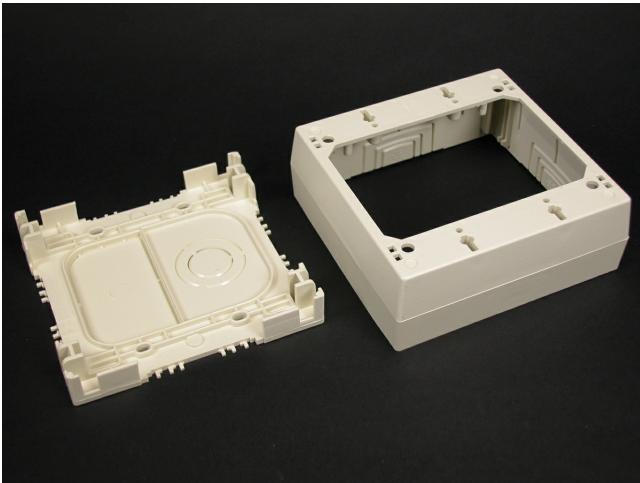

Wiremold  
Eclipse PN03, PN05, PN10 Two-Gang Device Box Fitting  
Part No. PSB2WH

Accepts all standard two-gang NEMA faceplates and keystone jacks. Twistouts on all four sides for PN03, PN05, and PN10 Series Raceways. Has 1/2" and 3/4" concentric trade size KOs, as well as rectangular KO for wall box mounting. Designed for use with Ortronics WiJack Wireless Access Point.

## Features & Benefits

Accepts all standard two-gang NEMA faceplates and keystone jacks. Twistouts on all four sides for PN03, PN05, and PN10 Series Raceways. Has 1/2" and 3/4" concentric trade size KOs, as well as rectangular KO for wall box mounting. Designed for use with Ortronics WiJack Wireless Access Point.

### General Info

Product Line	Wiremold	UPC Number	786776024401
Country Of Origin	United States	Application Sector	Residential/Commercial
Standard	cULus Listed Raceway: File E90378 Guide RJTX. Complies with flammability requirements of UL-5A. Fittings: File E90377 Guide RJYT. Meets Article 388 of NEC. UL Listed for up to 600V. Meets Section 12-2600 of CEC.	Type	Raceway

### Dimensions

Product Depth US	1.75 in	Product Height US	4.75 in
Product Length US	4.875 in		