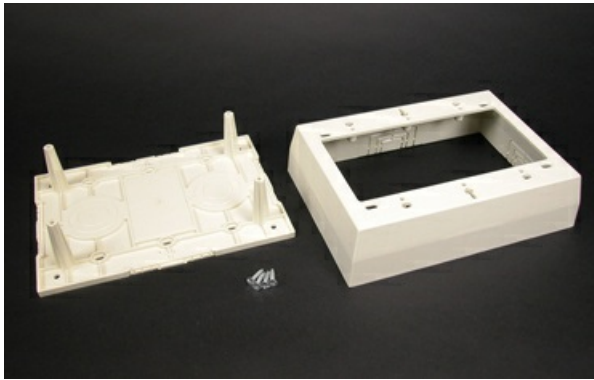

Wiremold
Eclipse PN03, PN05, PN10 Three-Gang Device Box Fitting
Part No. PSB3WH

Accepts all standard 3-gang NEMA faceplates and keystone jacks. Twistouts on all four sides for PN03, PN05, and PN10 Series Raceways. Has 1/2" and 3/4" concentric trade size KOs, as well as rectangular KO for wall box mounting. Designed for use with Ortronics WiJack Wireless Access Point.

Features & Benefits

Accepts all standard 3-gang NEMA faceplates and keystone jacks. Twistouts on all four sides for PN03, PN05, and PN10 Series Raceways. Has 1/2" and 3/4" concentric trade size KOs, as well as rectangular KO for wall box mounting. Designed for use with Ortronics WiJack Wireless Access Point.

Specifications

General Info

Product Line	Wiremold	UPC Number	786776061505
Country Of Origin	United States	Application Sector	Residential/Commercial

Standard	cULus Listed Raceway: File E90378 Guide RJTX. Complies with flammability requirements of UL-5A. Fittings: File E90377 Guide RJYT. Meets Article 388 of NEC. UL Listed for up to 600V. Meets Section 12-2600 of CEC.	Type	Raceway
----------	---	------	---------

Dimensions

Product Depth US	1.75 in	Product Height US	4.75 in
Product Length US	7.0 in		

Listing Agencies / 3rd Party Agencies

cULus ListingNumber	E90377	cULus Listed	Yes
---------------------	--------	--------------	-----