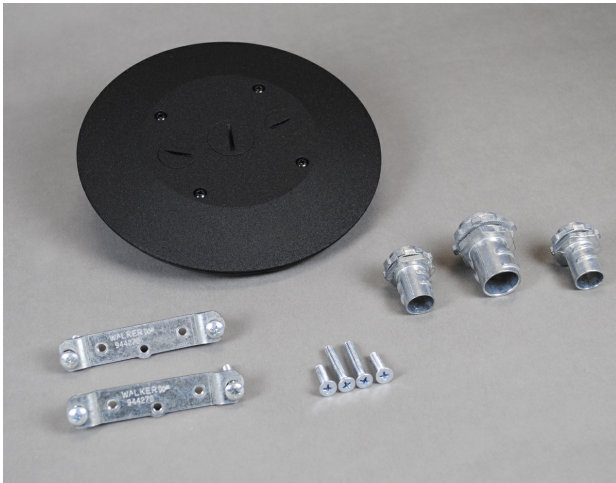

Wiremold
PSRC9 Series Flush Furniture Feed Fitting
Part No. PSRC9FFTCBS

Unit complete with link straps, adapter plate and conduit assembly featuring (1) 3/4" trade size and (2) 1/2" trade size conduit connectors and closure plugs.

Features & Benefits

Unit complete with link straps, adapter plate and conduit assembly featuring (1) 3/4" trade size and (2) 1/2" trade size conduit connectors and closure plugs.

Specifications

General Info

Product Line	Wiremold	UPC Number	786564009085
Country Of Origin	Mexico	Construction	Assembled
Application Sector	Commercial	Standard	cULus Listed Underfloor Raceway Fittings: File E11912 Guide RQKX Meets Articles 390 of NEC