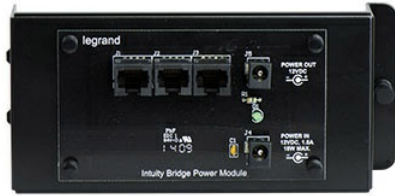

On-Q Intuity Bridge Power Module Part No. PW1013

This module powers the Intuity WiFi to RFLC Bridge (HA7020) and the Intuity WiFi to Z-Wave Bridge (HA7040).

Features & Benefits

Power supply not included. PW7760 is recommended.

Ports J1, J2 and J3 power the wireless (RF) bridges via Cat 5 cable

Port J5 can power the Intuity Controller (HA7000) with barrel connectors

Specifications

General Info

UPC Number	804428069119	Country Of Origin	China
Product Line	On-Q		