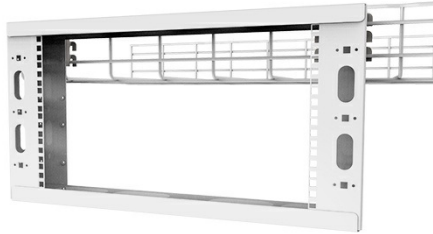

Ortronics
Q-Series Overhead Cable Pathway Rack - 2RU - White
Part No. QSOHR-2RU-W

Overhead rack to support additional rack space above existing racks or cabinets. Easily installs to wire cable tray, tubular runway, or threaded rod. The racks are fully assembled and bonded as packaged. The racks are available in 2RU thru 8RU, in black or white to match any installation. Used when floor space is at a premium or for easy top of rack cable patching.

Features & Benefits

- Available in all RU increments from 2RU to 8RU. Will mount to the following: Legrand's Cablofil and Tubular Runway in both parallel and perpendicular directions, multiple locations across the face of Cablofil and Tubular Runway, and using threaded rod.
- Interchangeable easy clip Cablofil and Tubular Runway brackets. No frame assembly required.
- Lightweight, easy to install. Optional cable management rings.