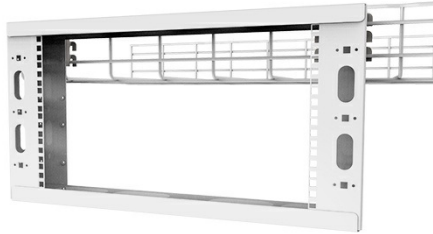

**Ortronics**  
**Q-Series Overhead Cable Pathway Rack - 2RU - White**  
Part No. QSOHR-2RU-W

Overhead rack to support additional rack space above existing racks or cabinets. Easily installs to wire cable tray, tubular runway, or threaded rod. The racks are fully assembled and bonded as packaged. The racks are available in 2RU thru 8RU, in black or white to match any installation. Used when floor space is at a premium or for easy top of rack cable patching.

## Features & Benefits

- Available in all RU increments from 2RU to 8RU. Will mount to the following: Legrand's Cablofil and Tubular Runway in both parallel and perpendicular directions, multiple locations across the face of Cablofil and Tubular Runway, and using threaded rod.
- Interchangeable easy clip Cablofil and Tubular Runway brackets. No frame assembly required.
- Lightweight, easy to install. Optional cable management rings.

### Dimensions

Product Width US	23.75 in	Product Depth US	3.0 in
Product Height US	5.0 in		