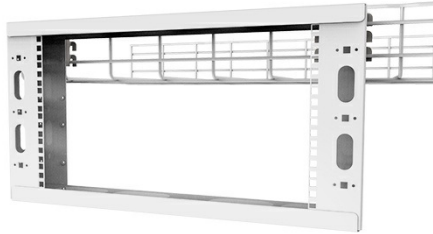

Ortronics  
**Q-Series Overhead Cable Pathway Rack - 4RU - White**  
Part No. QSOHR-4RU-W

Overhead rack to support additional rack space above existing racks or cabinets. Easily installs to wire cable tray, tubular runway, or threaded rod. The racks are fully assembled and bonded as packaged. The racks are available in 2RU thru 8RU, in black or white to match any installation. Used when floor space is at a premium or for easy top of rack cable patching.

## Features & Benefits

- Available in all RU increments from 2RU to 8RU. Will mount to the following: Legrand's Cablofil and Tubular Runway in both parallel and perpendicular directions, multiple locations across the face of Cablofil and Tubular Runway, and using threaded rod.
- Interchangeable easy clip Cablofil and Tubular Runway brackets. No frame assembly required.
- Lightweight, easy to install. Optional cable management rings.