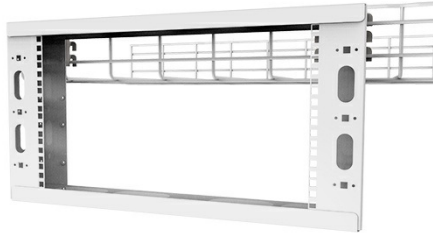

Ortronics
Q-Series Overhead Cable Pathway Rack - 4RU - White
Part No. QSOHR-4RU-W

Overhead rack to support additional rack space above existing racks or cabinets. Easily installs to wire cable tray, tubular runway, or threaded rod. The racks are fully assembled and bonded as packaged. The racks are available in 2RU thru 8RU, in black or white to match any installation. Used when floor space is at a premium or for easy top of rack cable patching.

Features & Benefits

- Available in all RU increments from 2RU to 8RU. Will mount to the following: Legrand's Cablofil and Tubular Runway in both parallel and perpendicular directions, multiple locations across the face of Cablofil and Tubular Runway, and using threaded rod.
- Interchangeable easy clip Cablofil and Tubular Runway brackets. No frame assembly required.
- Lightweight, easy to install. Optional cable management rings.

Specifications

General Info

Product Line	Ortronics	Color	White
UPC Number	662875964100	Country Of Origin	United States
Application Sector	Commercial		

Dimensions

Product Width US	23.75 in	Product Depth US	3.0 in
Product Height US	8.5 in		