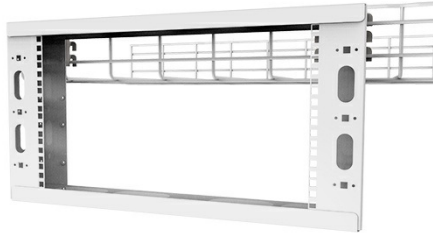

Ortronics
Q-Series Overhead Cable Pathway Rack - 5RU - White
Part No. QSOHR-5RU-W

Overhead rack to support additional rack space above existing racks or cabinets. Easily installs to wire cable tray, tubular runway, or threaded rod. The racks are fully assembled and bonded as packaged. The racks are available in 2RU thru 8RU, in black or white to match any installation. Used when floor space is at a premium or for easy top of rack cable patching.

Features & Benefits

- Available in all RU increments from 2RU to 8RU. Will mount to the following: Legrand's Cablofil and Tubular Runway in both parallel and perpendicular directions, multiple locations across the face of Cablofil and Tubular Runway, and using threaded rod.
- Interchangeable easy clip Cablofil and Tubular Runway brackets. No frame assembly required.
- Lightweight, easy to install. Optional cable management rings.

Specifications

General Info

Color	White	UPC Number	662875964131
Country Of Origin	United States	Product Line	Legrand
Application Sector	Commercial		

Additional Information

RoHS Conformant	Yes
-----------------	-----