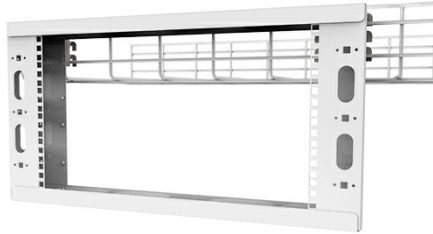

Ortronics  
Q-Series Overhead Cable Pathway Rack - 6RU - White  
Part No. QSOHR-6RU-W

Overhead rack to support additional rack space above existing racks or cabinets. Easily installs to wire cable tray, tubular runway, or threaded rod. The racks are fully assembled and bonded as packaged. The racks are available in 2RU thru 8RU, in black or white to match any installation. Used when floor space is at a premium or for easy top of rack cable patching.

## Features & Benefits

- Available in all RU increments from 2RU to 8RU. Will mount to the following: Legrand's Cablofil and Tubular Runway in both parallel and perpendicular directions, multiple locations across the face of Cablofil and Tubular Runway, and using threaded rod.
- Interchangeable easy clip Cablofil and Tubular Runway brackets. No frame assembly required.
- Lightweight, easy to install. Optional cable management rings.

### Dimensions

Product Width US	23.75 in	Product Depth US	3.0 in
Product Height US	12.0 in		