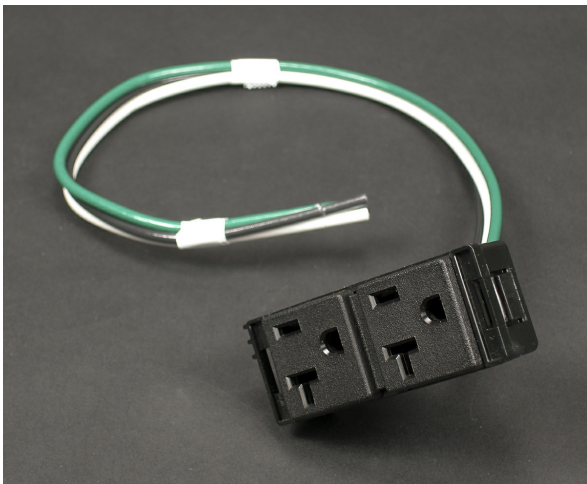

## Legrand

RC7 Multi-Service Assembled Poke-Thru Device Replacement Receptacle  
Part No. RC37REC

Prewired snap-in 20A receptacle can be wired as standard duplex or isolated ground. Available only in black. See installation instructions with replacement receptacle for complete installation details.

#### General Info

UPC Number 786564067344

Countries Of Origin Mexico

Product Line Wiremold

Application Sector Commercial

Type Poke-Thru

Construction Unassembled

Standard cULus Listed Metallic Outlet Boxes: File E2961 Guide QOCIT. cULus Listed Nonmetallic Outlet Boxes & Fittings Classified for Fire Resistance: File R8209 Guide CEYY. Meets Article 300.21, 300.22[C] & 314 of NEC.