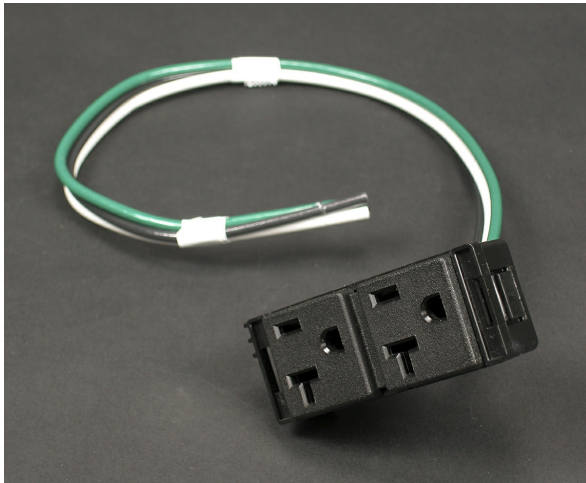

Wiremold
RC7 Multi-Service Assembled Poke-Thru Device Replacement Receptacle
Part No. RC37REC

Prewired snap-in 20A receptacle can be wired as standard duplexor isolated ground. Available only in black. See installation instructions with replacement receptacle for complete installation details.

Features & Benefits

Prewired snap-in 20A receptacle can be wired as standard duplexor isolated ground. Available only in black. See installation instructions with replacement receptacle for complete installation details.

Specifications

General Info

Product Line	Wiremold	UPC Number	786564067344
Country Of Origin	Mexico	Construction	Unassembled
Application Sector	Commercial, Education, Healthcare, Hospitality	Standard	cULus Listed, NEC
Warranty Type	1-Year from Installation or 2-Years from Day of Sale	Type	Receptacle