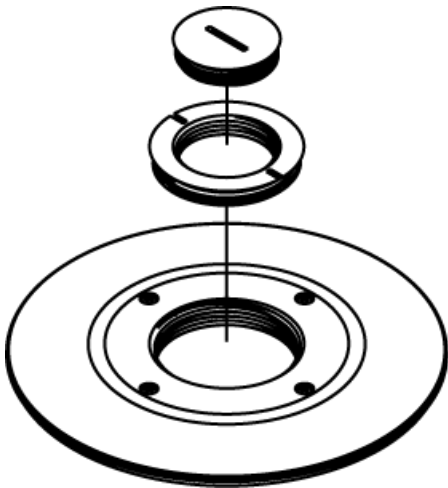

Wiremold
RC9AM2STC Single-Service Furniture-Feed Poke-Thru Device Cover Assembly
Part No. RC9CM2TCAL

Complete with combination 1 1/4" and 2" trade size threaded conduit openings and closure plugs. Must be used with a conduit connector (not included) at the adapter assembly plate to maintain fire classification. Finish flange/cover assembly available in gray (GY), black (BK), and brushed aluminum (AL). NOTE: Assembled with scrub water gasket. For use on tile or carpet floors. RC9AM2TC Series Poke-Thru Devices require a 3" (76mm) diameter hole. Not designed to work with bare concrete or terrazzo. Floor covering thickness 1/8" minimum.

Specifications

General Info

UPC Number	786564004844	Country Of Origin	Mexico
Product Line	Wiremold	Application Sector	Residential/Commercial
Type	Poke-Thru	Construction	Assembled

Standard cULus Listed Metallic Outlet Boxes: File E2961
Guide QCIT. cULus Listed Nonmetallic Outlet
Boxes & Fittings Classified for Fire Resistance:
File R8209 Guide CEYY. Meets Article 300.21,
300.22[C] &314 of NEC.