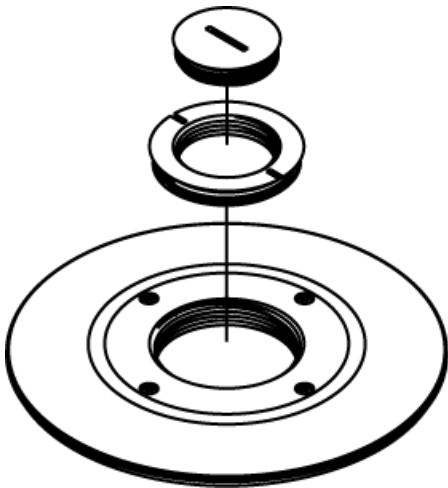

Wiremold
RC9AM2STC Single-Service Furniture-Feed Poke-Thru Device Cover Assembly
Part No. RC9CM2TCBK

Complete with combination 1 1/4" and 2" trade size threaded conduit openings and closure plugs. Must be used with a conduit connector (not included) at the adapter assembly plate to maintain fire classification. Finish flange/cover assembly available in gray (GY), black (BK), and brushed aluminum (AL). NOTE: Assembled with scrub water gasket. For use on tile or carpet floors. RC9AM2TC Series Poke-Thru Devices require a 3" (76mm) diameter hole. Not designed to work with bare concrete or terrazzo. Floor covering thickness 1/8" minimum.

Features & Benefits

Complete with combination 1 1/4" and 2" trade size threaded conduit openings and closure plugs	Must be used with a conduit connector (not included) at the adapter assembly plate to maintain fire classification
Finish flange/cover assembly available in gray (GY), black (BK), and brushed aluminum (AL)	NOTE: Assembled with scrub water gasket
For use on tile or carpet floors	Not designed to work with bare concrete or terrazzo
Not designed to work with bare concrete or terrazzo	Floor covering thickness 1/8" minimum

Specifications

General Info

Product Line	Wiremold	Color	Black
UPC Number	786564004868	Country Of Origin	Mexico
Construction	Assembled	Cover Style	Furniture Feed
Application Sector	Commercial, Education, Healthcare, Hospitality	Standard	cULus Listed, NEC
Warranty Type	1-Year from Installation or 2-Years from Day of Sale	Type	Cover

Dimensions

Product Weight US	1.0 lb
-------------------	--------

Listing Agencies / 3rd Party Agencies

cULus ListingNumber E2961

cULus Listed

Yes

Additional Information

RoHS Compliant Yes