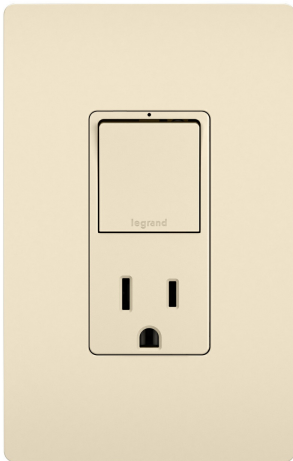

radiant Collection
radiant® Single Pole/3-Way Switch with 15A Tamper-Resistant Outlet, Light Almond
Part No. RCD38TRLACC6

A step up from ordinary, this combination switch and outlet from the radiant® Collection provides convenience and flexibility, as well as style. Operable in both single-pole and 3-way applications, you can use it alone to control one light or fixture, or use with another 3-Way switch for controlling the light from two locations. Also includes a tamper-resistant outlet for safe access to the basic power every home needs. Part of the radiant® Collection, it features clean lines and a smooth finish for a sophisticated look. Made exclusively for use with screwless Wall Plates from the radiant® Collection, sold separately.

More color options available to fit any style.

Offers installation flexibility, working in both single-pole and 3-way applications.

Features durable, high-impact resistant thermoplastic construction.

Complete the look with a sleek, screwless radiant® Wall Plate, and coordinate with other designer switches and outlets available from the radiant® Collection.

Specifications

General Info

Product Line	Pass & Seymour	Color	Light Almond
UPC Number	785007055078	Country Of Origin	China
Features	Combination, Locator Light	Switch Type	Push
Number of Switches	1	Warranty Type	1-Year Limited Warranty
Type	Switch, Outlet		

Dimensions

Product Width US	1.29 in	Product Depth US	1.59 in
Product Height US	3.81 in		

Listing Agencies / 3rd Party Agencies

cULus Listed Yes

Technical Information

Is Tamper-Resistant	Yes	Number of Gangs	1
Amperage	15 A	Number of Poles	Single Pole, 3-Way
Mounting Type	Box	Voltage	120 V, 125 V
