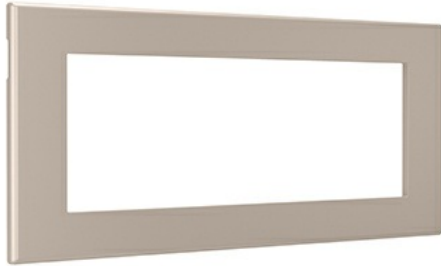

## Legrand

Furniture Power Replacement Bezel for Basic Power Unit- Nickel  
Part No. RDBNI

radiant Furniture Power Centers allow you to conveniently bring power and charging right to the spaces where people work and play, all in a compact, aesthetically pleasing package. Office lobbies, waiting rooms, cafeterias, restaurants/bars, lecture halls, transportation hubs, guest rooms, etc. can benefit from the installation of radiant Furniture Power.

### Features & Benefits

Simply cut an opening, insert, tighten clamps, snap on the bezel and plug in.	A compact, low profile design mounts quickly into many surfaces using screw clamps instead of wood screws.
Safe for spills and ready to mount in horizontal surfaces like table tops	Two USB charging ports (5V, 3.1A total) to charge mobile devices as quickly as possible.
Two tamper-resistant receptacles to protect yourself and your devices from damage or risk of injury.	Available in five attractive shades to complement the style of your furniture: black, white, brown, light almond and nickel. Included bezel prevents exposed screws from being seen.
Version 2 models feature an optional push button switch that controls a cord-connected lighting fixture.	The pass-thru plug allows you to plug another device such as a lamp into the back of the furniture power unit plug, ensuring you don't lose an outlet.
Complies with part 15 of the FCC Rules and is ETL Listed to both US and Canadian safety standards.	Replacement bezels are available in case original bezel is lost or damaged.