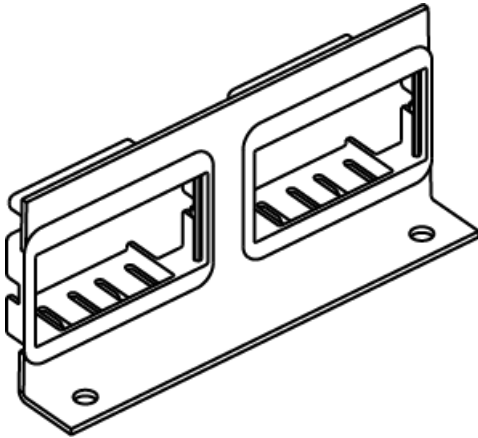

Wiremold
RFB4-SS Series Communication Bracket
Part No. RFB-2AB-SS

Accepts two Pass Wiremold CM Series Open System adapters, sold separately. NOTE: For RFB4-SS Series Floor Boxes only. For use on tile, terrazzo, carpet, or wood covered floors. Additional configurations available. Please consult your local Sales Representative for more information.

Features & Benefits

Accepts two Pass Wiremold CM Series Open System adapters, sold separately. NOTE: For RFB4-SS Series Floor Boxes only. For use on tile, terrazzo, carpet, or wood covered floors. Additional configurations available. Please consult your local Sales Representative for more information.

Dimensions

Product Width US	2.618 in	Product Depth US	0.057 in
Product Length US	4.47 in		

Listing Agencies / 3rd Party Agencies

cULus ListingNumber	E2961	cULus Listed	Yes
---------------------	-------	--------------	-----