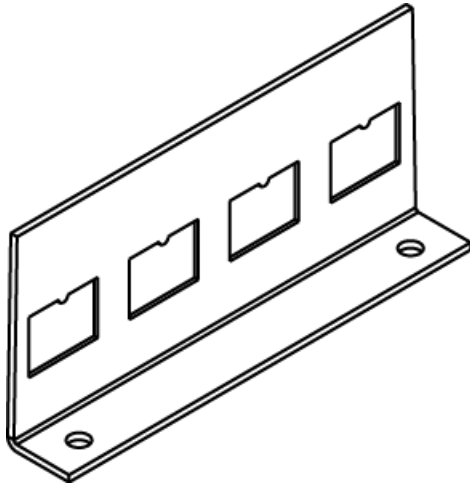

Wiremold
RFB4-SS Series Communication Bracket
Part No. RFB-4TKO-SS

Four RJ keystone opening knockouts. Use as blank plate or for up to four RJ openings. Opening dimension is 9/16" X 3/4" (14.3mm x 19.1mm). NOTE: For RFB4-SS Series Floor Boxes only. For use on tile, terrazzo, carpet, or wood covered floors. Additional configurations available. Please consult your local Sales Representative for more information.

Features & Benefits

Four RJ keystone opening knockouts. Use as blank plate or for up to four RJ openings. Opening dimension is 9/16" X 3/4" (14.3mm x 19.1mm). NOTE: For RFB4-SS Series Floor Boxes only. For use on tile, terrazzo, carpet, or wood covered floors. Additional configurations available. Please consult your local Sales Representative for more information.