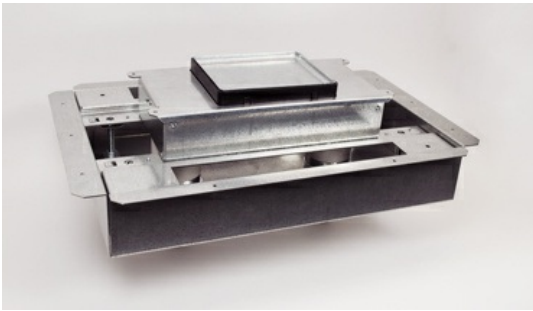

Wiremold
Discontinued - RFB2S-FC Resource RFB Series Fire Classified 2-Gang Floor Box
Part No. RFB2S-FC

Fire Classified 2-Compartment Box. For use in either concrete or wood floors. Fully adjustable with tunnel compartment. Supplied with one (1) duplex receptacle mounting plate, and one (1) communication mounting plate (RFB22AB). Other device plates sold separately. NOTE: For use in light weight concrete floors with a minimum pour depth of 3 1/4" (83mm) over the crest of the deck. Floor Box spacing 2' on center and one for every 4 square feet in a span. Four (4) #12 AWG Type THHN Power Conductors or 48 #23 AWG (6 Cat. 6) Tele Data Conductors per gang. This box preserves the 2-hour fire rating of floors in which it is installed.

Features & Benefits

Fire Classified 2-Compartment Box. For use in either concrete or wood floors.

Fully adjustable with tunnel compartment. Supplied with one (1) duplex receptacle mounting plate, and one (1) communication mounting plate (RFB22AB).

Other device plates sold separately. NOTE: For use in light weight concrete floors with a minimum pour depth of 3 1/4" (83mm) over the crest of the deck.

Floor Box spacing 2' on center and one for every 4 square feet in a span. Four (4) #12 AWG Type THHN Power Conductors or 48 #23 AWG (6 Cat. 6) Tele Data Conductors per gang. This box preserves the 2-hour fire rating of floors in which it is installed.