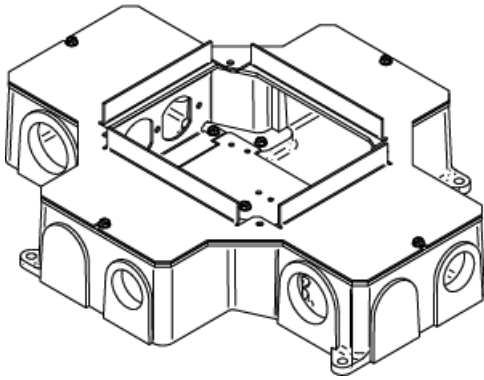

Wiremold
RFB4-CI-NA Series Four-Compartment Cast-Iron Combination Box
Part No. RFB4-CI-NA

Resource RFB® Series of Floor Boxes are versatile recessed activation solutions that provide power, communication and/or audio/video services to open space areas, or directly to workstations. Resource RFB Series Floor Boxes are available in two- to six-gang models with a variety of aesthetic cover options including colors and profiles available. Resource RFB Series Floor Boxes have many applications, including schools, financial institutions, commercial office buildings, hospitality and residences.

Features & Benefits

14 1/2" L x 11 7/8" W x 3 7/16" D (368mm x 302mm x 87mm). Fully adjustable with tunnel compartment and two receptacle brackets. Feed through from adjacent or opposite compartments only, (not cross compartments). Communication brackets not included. Note: Only for use in concrete floors. All boxes and activations are sold separately. Country of Origin: USA.